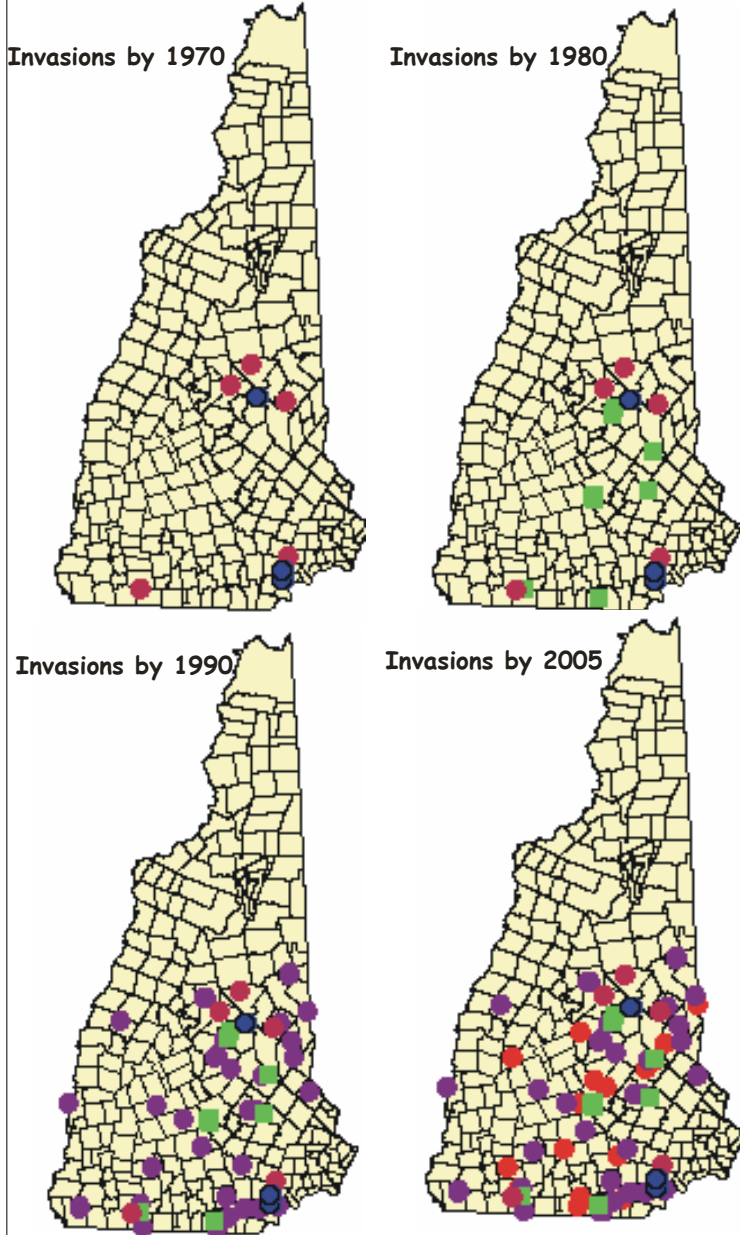

# New Hampshire Population Growth and the Proliferation of Exotic Aquatic Plants

Created in: *Geography 324: ArcView GIS*

Exotic aquatic invasive plant species are "environmental cancers" which, once established quickly outcompete and eliminate native species. As the human population of New Hampshire has grown dramatically over the last 50 years, these aquatic invaders have spread rapidly. Shown here is the relationship between the growth of New Hampshire's human population and the spread of invasive species over time.

Variable Milfoil

Jerry Babonis