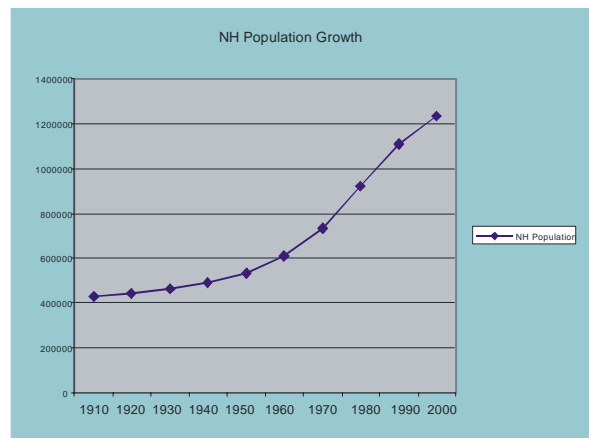

Jerry Babonis