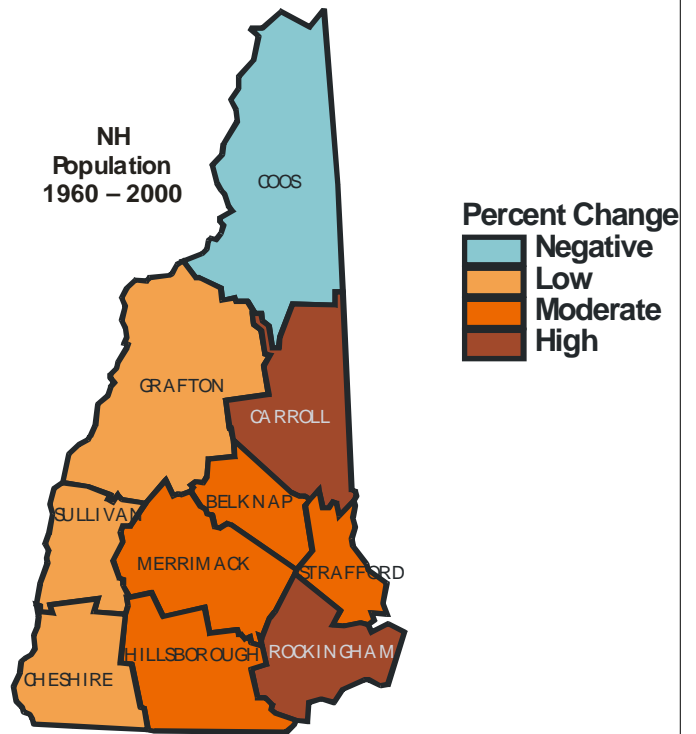

# New Hampshire Population Growth and the Proliferation of Exotic Aquatic Plants

Created in: *Geography 324: ArcView GIS*

Exotic aquatic invasive plant species are "environmental cancers" which, once established quickly outcompete and eliminate native species. As the human population of New Hampshire has grown dramatically over the last 50 years, these aquatic invaders have spread rapidly. Shown here is the relationship between the growth of New Hampshire's human population and the spread of invasive species over time.

Variable Milfoil

Jerry Babonis